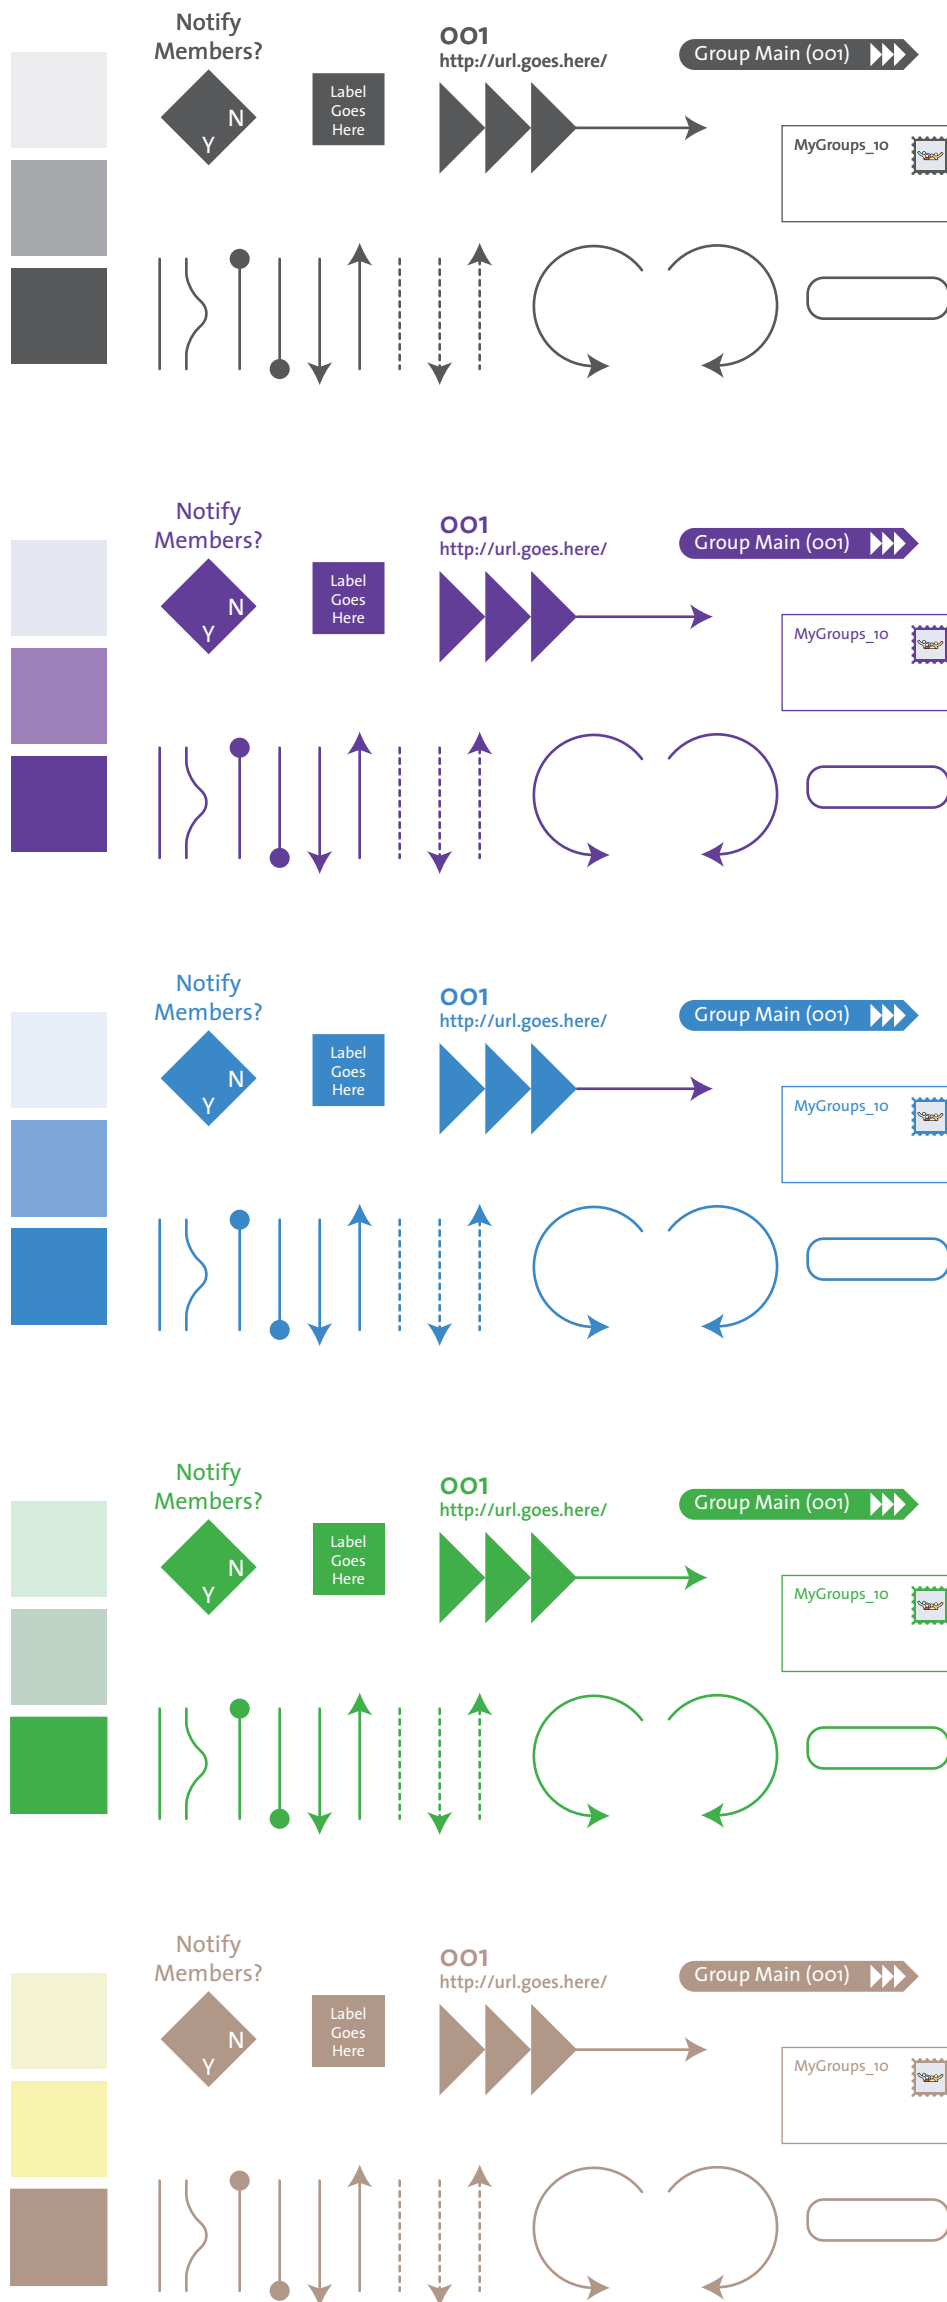

LEGEND

 640 x 480 Fold (295 pixels)
 800 x 600 Fold (418 pixels)
 Application- or Feature-Entry Point
 Decision Point
 A Discrete Process or Sequence of Pages
 An Operation
 Reuses Same Page with New Data
 State-dependent Widgets Exist
 Indeterminate Interval of Time
 E-mail Message

Selected Techniques

Use the round corners effect to smooth lines.
 Use the arrow head effect (not the filter).

Minimize linework by intersecting lines with the same destination. Overlap paths to achieve this effect.

Use the rounded corner effect (in Adobe Illustrator) to make quick "humps" for crossing lines that do not intersect.